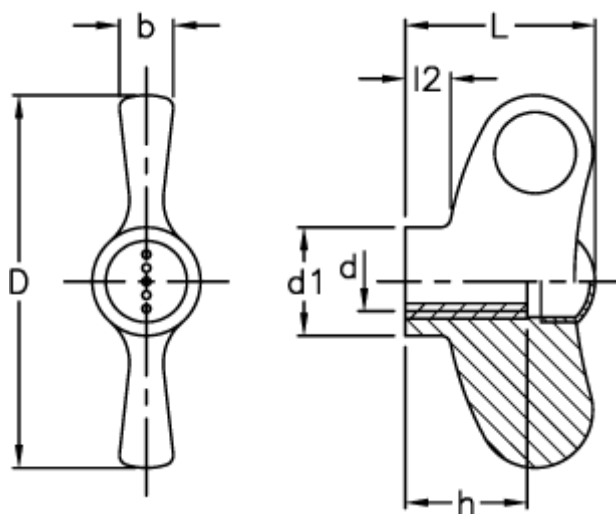

Article number: 23052232211

Description: E+G Wing nut
EWN.48 B-M6-C1, black cap

Measures

b	= 7
D	= 47
d1	= 13.5
d 6H	= M6
h	= 12
L	= 24
l2	= 5.5